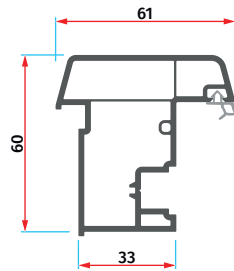

AMS 6015
Hareketli Orta Kayıt Profili
Movable Mullion Profile

AMS 003
Bağlantı Takozu
Connection Wedge

AMS 011
Beyaz Takım / White Set
AMS 012
Kahve Takım / Brown Set
AMS 013
Siyah Takım / Black Set