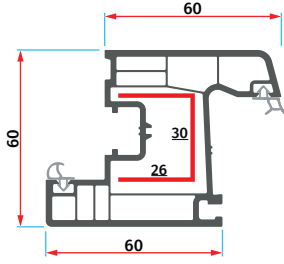

AMS 6004
Pencere Kanat Profili
Window Sash Profile