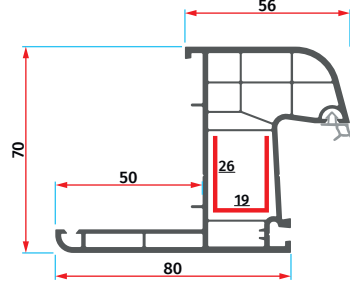

AMS 7018
Oval Kasa Profili
Ovoid Frame Profile

AMS 7020
Oval Pervazlı Kasa Profili
Ovoid Frame with Cornice Profile

AMS 7019
Oval Orta Kayıt Profili
Ovoid Mullion Profile

AMS 6024
Oval Pencere Kanat Profili
Ovoid Window Sash Profile