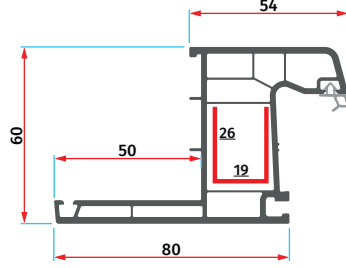

AMS 6026
Oval 4 mm
Tek Cam Çıtası
Ovoid 4 mm
Single Glazing Bead

AMS 6027
Oval 20 mm
Çift Cam Çıtası
Ovoid 20 mm
Double Glazing Bead

AMS 60

Serisi / Series

AMS 6001
Kasa Profili
Frame Profile

AMS 6003
Pervazlı Kasa Profili
Frame with Cornice Profile