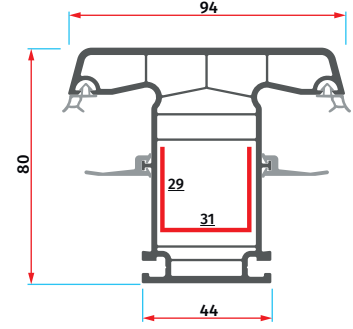

AMS 80

Serisi / Series

AMS 8001
Kasa Profili
Frame Profile

AMS 8009
Pervazlı Kasa Profili
Frame with Cornice Profile

AMS 8002
Orta Kayıt Profili
Mullion Profile

AMS 8003
Pencere Kanat Profili
Window Sash Profile