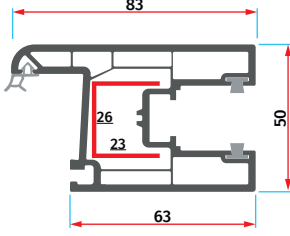

AMS - 1023
Sineklik Kanat
Sliding Screened Sash

AMS - 1024
Sürme Sineklik Kasa
Sliding Screened Frame

AMS - 1032
Sürme Tekli Kapama
Sliding Single Frame Cover

AMS Sürme-Sliding

Serisi / Series

AMS-1028
Geniş Sürme Kanat
Wide Sliding Window Sash