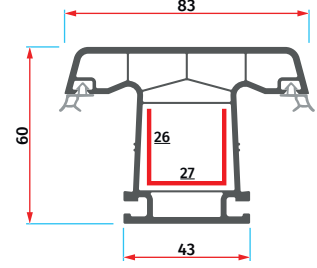

AMS 6026
Oval 4 mm
Tek Cam Çıtası
Ovoid 4 mm
Single Glazing Bead

AMS 6027
Oval 20 mm
Çift Cam Çıtası
Ovoid 20 mm
Double Glazing Bead

AMS 60

Serisi / Series

AMS 6001
Kasa Profili
Frame Profile

AMS 6003
Pervazlı Kasa Profili
Frame with Cornice Profile