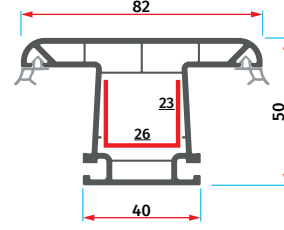

AMS-1034
Sürme Orta Kayıt
Sliding Mullion

Üstten Geçme Alm. Ray
Aluminium Rail-Ext

İçten Geçme Alm. Ray
Aluminium Rail-Int