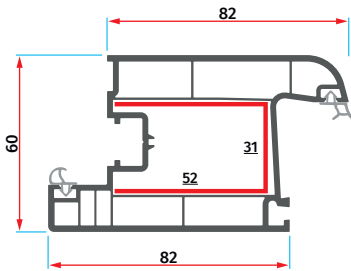

AMS 6025
Oval Kapı Kanat Profili
Ovoid Door Sash Profile