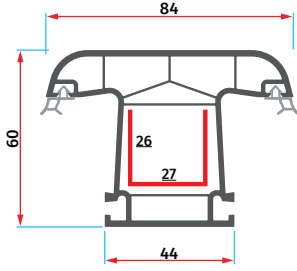

AMS 1033
Düz 28 mm
Cam Çıtası
Flat 28 mm
Glazing Bead

AMS 60

Oval Serisi / Ovoid Series

AMS 6022
Oval Kasa Profili
Ovoid Frame Profile

AMS 6028
Oval Pervazlı Kasa Profili
Ovoid Frame with Cornice Profile

AMS 6023
Oval Orta Kayıt Profili
Ovoid Mullion Profile