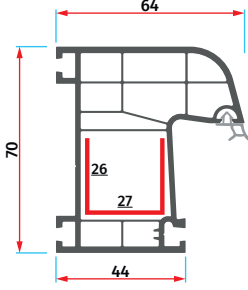

AMS 7018
Oval Kasa Profili
Ovoid Frame Profile

AMS 7020
Oval Pervazlı Kasa Profili
Ovoid Frame with Cornice Profile

AMS 7019
Oval Orta Kayıt Profili
Ovoid Mullion Profile

AMS 6024
Oval Pencere Kanat Profili
Ovoid Window Sash Profile