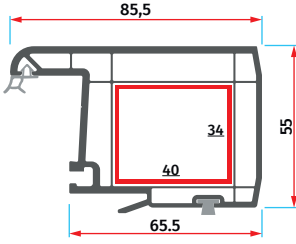

AMS-1025
Dikey Sürme Orta Kayıt
Vertical Sliding Mullion