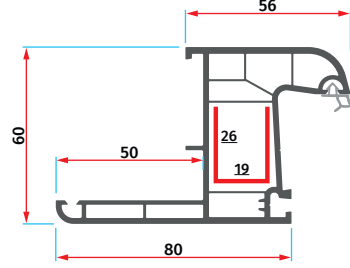

AMS 1033
Düz 28 mm
Cam Çıtası
Flat 28 mm
Glazing Bead

AMS 60

Oval Serisi / Ovoid Series

AMS 6022
Oval Kasa Profili
Ovoid Frame Profile

AMS 6028
Oval Pervazlı Kasa Profili
Ovoid Frame with Cornice Profile

AMS 6023
Oval Orta Kayıt Profili
Ovoid Mullion Profile