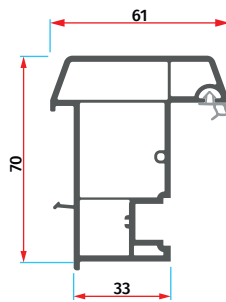

AMS 7021
Hareketli Orta Kayıt Profili
Movable Mullion Profile

AMS 001
Bağlantı Takozu
Connection Wedge

AMS 015
Beyaz Takım / White Set
AMS 016
Kahve Takım / Brown Set
AMS 017
Siyah Takım / Black Set