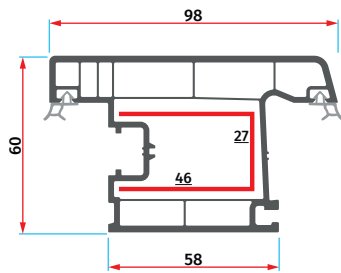

AMS 6006
Dışa Açılır Kapı Kanat Profili
Transom Door Sash Profile