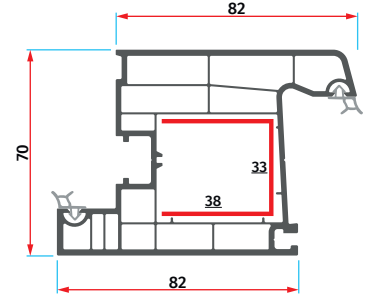

AMS 7026
Geniş Pervazlı Kasa
Wide Frame with Cornice

AMS 7012
Pervaz Kasa Profili
Frame with Cornice Profile

AMS 7011
Orta Kayıt Profili
Mullion Profile

AMS 7013
Pencere Kanat Profili
Window Sash Profile