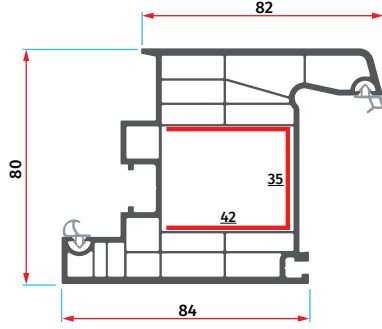

AMS 80

Serisi / Series

AMS 8001
Kasa Profili
Frame Profile

AMS 8009
Pervazlı Kasa Profili
Frame with Cornice Profile

AMS 8002
Orta Kayıt Profili
Mullion Profile

AMS 8003
Pencere Kanat Profili
Window Sash Profile