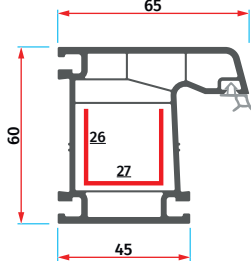

AMS 60

Serisi / Series

AMS 6001
Kasa Profili
Frame Profile