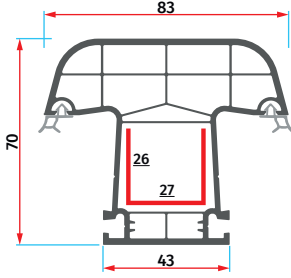

AMS 7018
Oval Kasa Profili
Ovoid Frame Profile

AMS 7020
Oval Pervazlı Kasa Profili
Ovoid Frame with Cornice Profile

AMS 7019
Oval Orta Kayıt Profili
Ovoid Mullion Profile

AMS 6024
Oval Pencere Kanat Profili
Ovoid Window Sash Profile