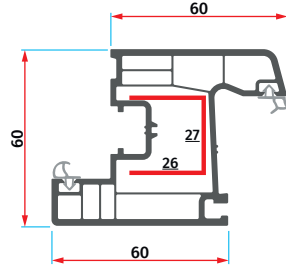

AMS 70-60

Serisi / Series

AMS 7001
Kasa Profili
Frame Profile

AMS 7005
Pervazlı Kasa Profili
Frame with Cornice Profile

AMS 7002
Orta Kayıt Profili
Mullion Profile

AMS 7003
Damlalıklı Pencere Profili
Window Sash with Draining Profile