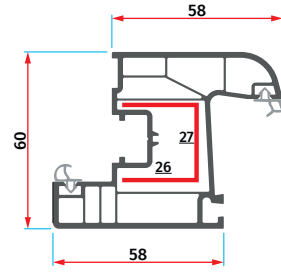

AMS 7018
Oval Kasa Profili
Ovoid Frame Profile

AMS 7020
Oval Pervazlı Kasa Profili
Ovoid Frame with Cornice Profile

AMS 7019
Oval Orta Kayıt Profili
Ovoid Mullion Profile

AMS 6024
Oval Pencere Kanat Profili
Ovoid Window Sash Profile