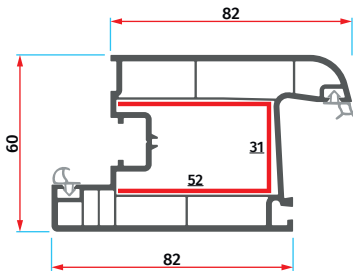

AMS 7018
Oval Kasa Profili
Ovoid Frame Profile

AMS 7020
Oval Pervazlı Kasa Profili
Ovoid Frame with Cornice Profile

AMS 7019
Oval Orta Kayıt Profili
Ovoid Mullion Profile

AMS 6024
Oval Pencere Kanat Profili
Ovoid Window Sash Profile