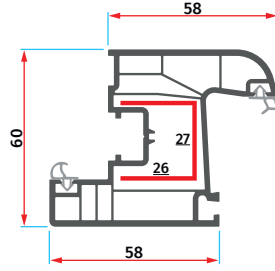

AMS 1033
Düz 28 mm
Cam Çıtası
Flat 28 mm
Glazing Bead

AMS 60

Oval Serisi / Ovoid Series

AMS 6022
Oval Kasa Profili
Ovoid Frame Profile

AMS 6028
Oval Pervazlı Kasa Profili
Ovoid Frame with Cornice Profile

AMS 6023
Oval Orta Kayıt Profili
Ovoid Mullion Profile