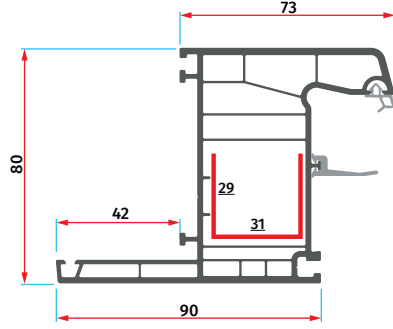

AMS 80

Serisi / Series

AMS 8001
Kasa Profili
Frame Profile

AMS 8009
Pervazlı Kasa Profili
Frame with Cornice Profile

AMS 8002
Orta Kayıt Profili
Mullion Profile

AMS 8003
Pencere Kanat Profili
Window Sash Profile