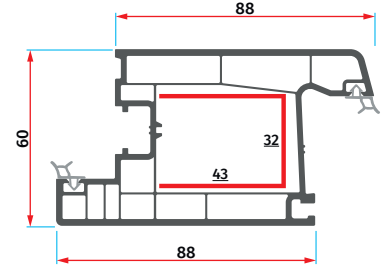

AMS 6005
Kapı Kanat Profili
Door Sash Profile