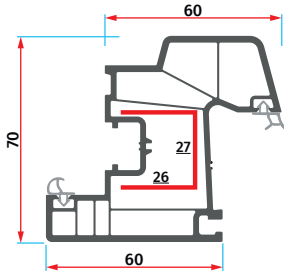

AMS 70-60

Serisi / Series

AMS 7001
Kasa Profili
Frame Profile

AMS 7005
Pervazlı Kasa Profili
Frame with Cornice Profile

AMS 7002
Orta Kayıt Profili
Mullion Profile

AMS 7003
Damlalıklı Pencere Profili
Window Sash with Draining Profile