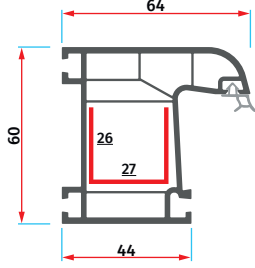

AMS 1033
Düz 28 mm
Cam Çıtası
Flat 28 mm
Glazing Bead

AMS 60

Oval Serisi / Ovoid Series

AMS 6022
Oval Kasa Profili
Ovoid Frame Profile

AMS 6028
Oval Pervazlı Kasa Profili
Ovoid Frame with Cornice Profile

AMS 6023
Oval Orta Kayıt Profili
Ovoid Mullion Profile