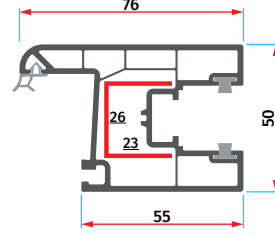

AMS - 1023
Sineklik Kanat
Sliding Screened Sash

AMS - 1024
Sürme Sineklik Kasa
Sliding Screened Frame

AMS - 1032
Sürme Tekli Kapama
Sliding Single Frame Cover

AMS Sürme-Sliding

Serisi / Series

AMS-1028
Geniş Sürme Kanat
Wide Sliding Window Sash