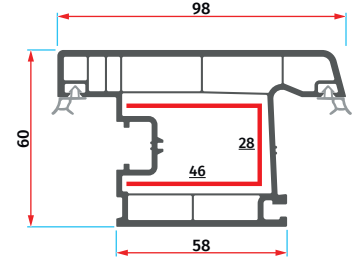

AMS 6006
Dışa Açılır Kapı Kanat Profili
Transom Door Sash Profile