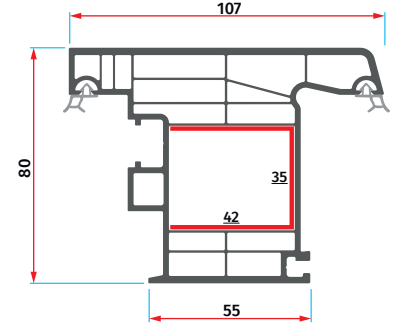

AMS 8005
Dışa Açılır Kapı Kanat Profili
Transom Door Sash Profile