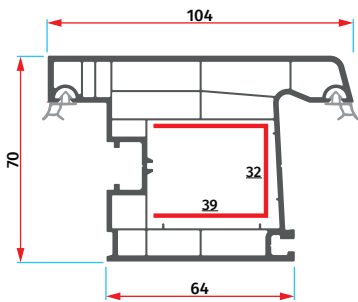

AMS 7022
Dışa Açılır Kapı Kanat Profili
Transom Door Sash Profile