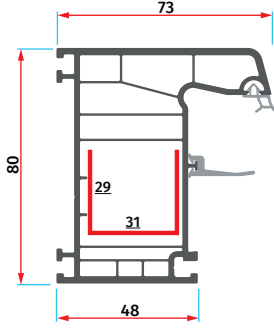

AMS 80

Serisi / Series

AMS 8001
Kasa Profili
Frame Profile

AMS 8009
Pervazlı Kasa Profili
Frame with Cornice Profile

AMS 8002
Orta Kayıt Profili
Mullion Profile

AMS 8003
Pencere Kanat Profili
Window Sash Profile