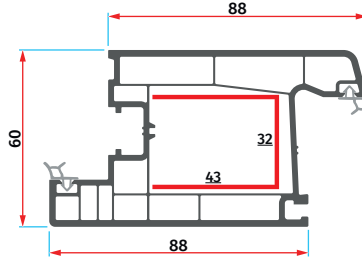

AMS 6005
Kapı Kanat Profili
Door Sash Profile